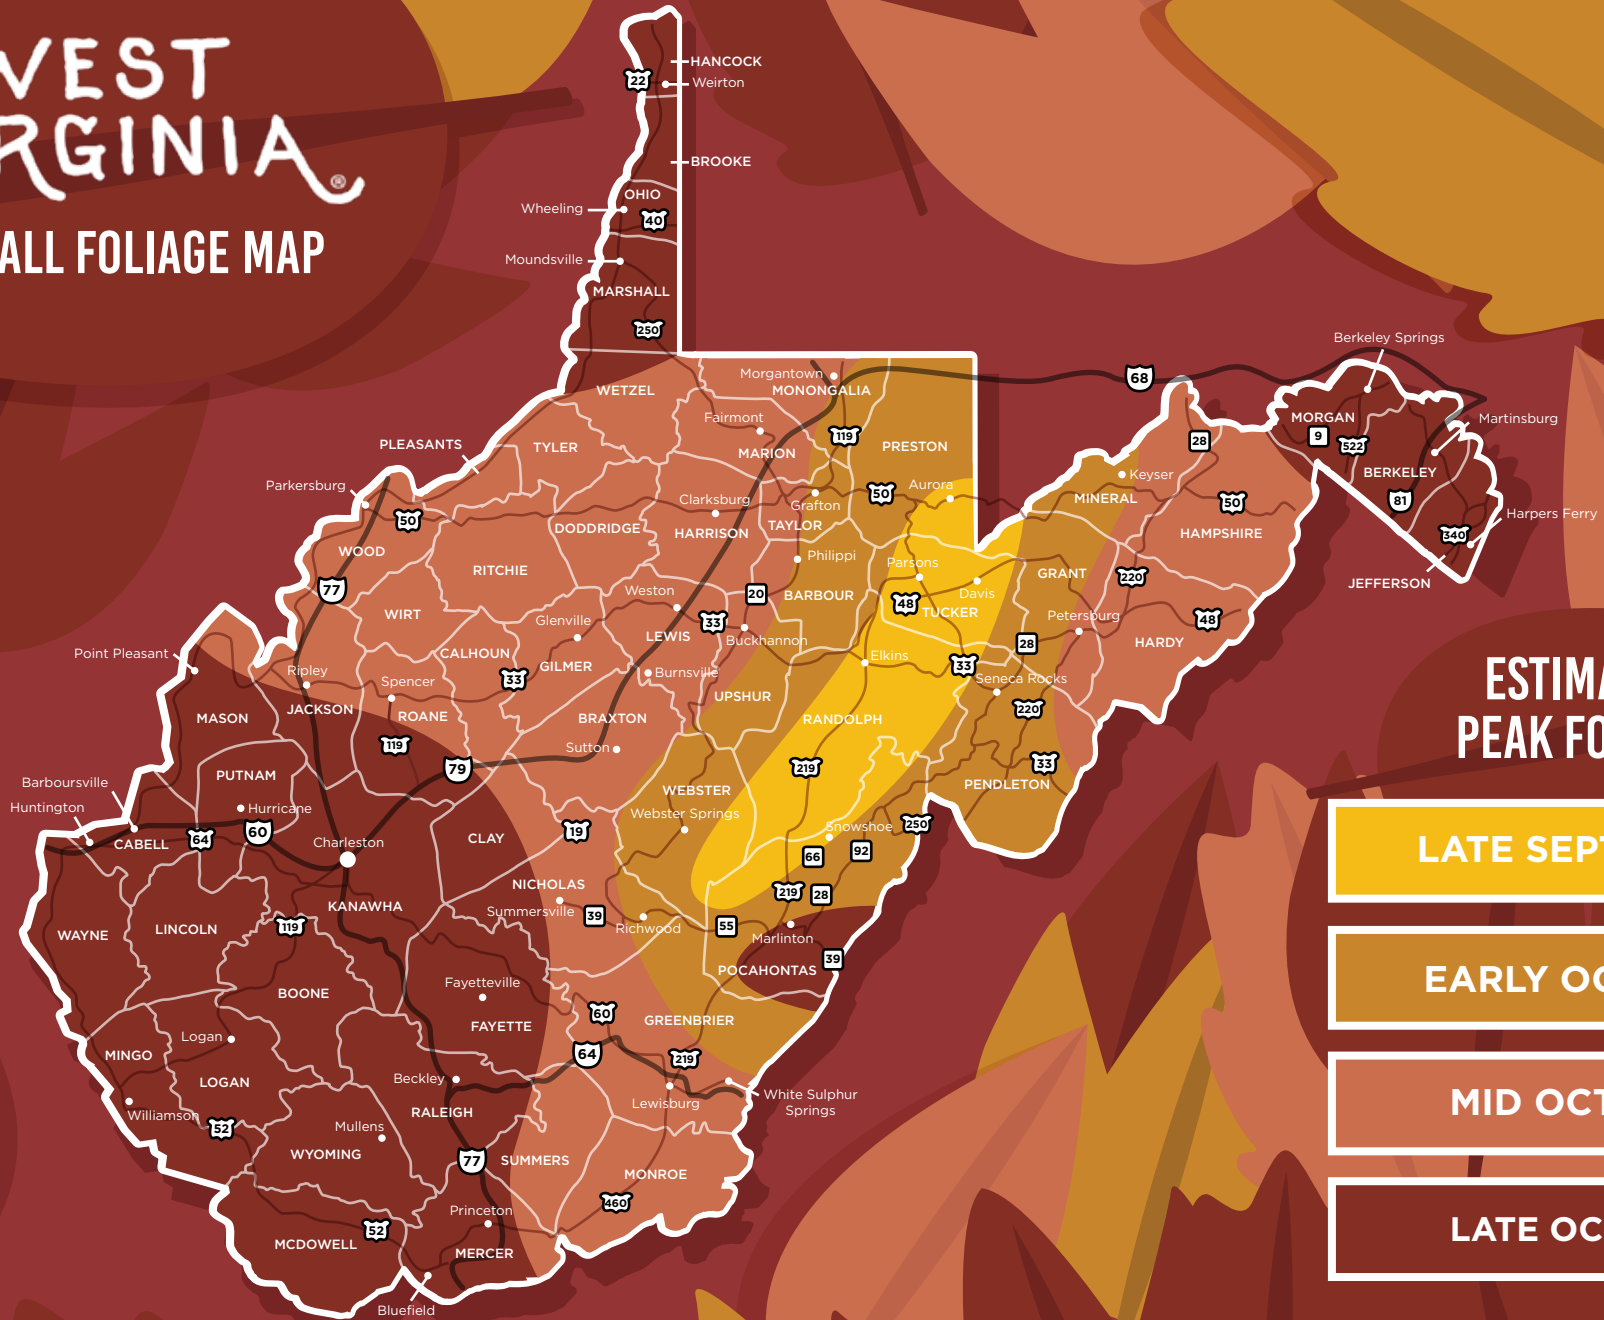

WEST VIRGINIA

2022 FALL FOLIAGE MAP

ESTIMATED PEAK FOLIAGE

LATE SEPTEMBER

EARLY OCTOBER

MID OCTOBER

LATE OCTOBER

Weekly fall foliage reports are provided by the West Virginia Division of Forestry

Be sure to share your fall foliage images on social media using #AlmostHeaven